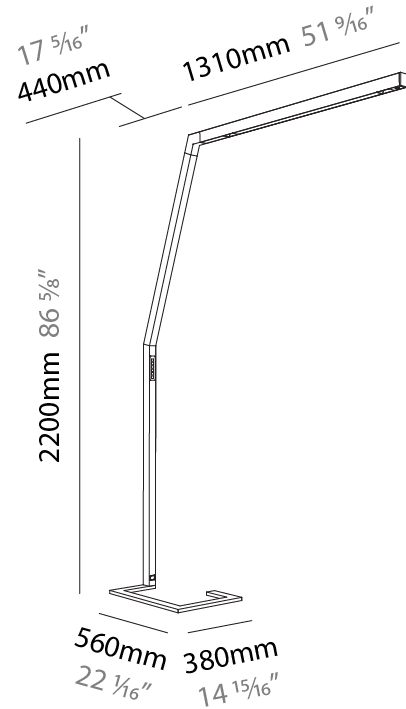

PROJECT
TYPE
SPECIFIER
QUANTITY
DATE

HYPRO-F 160 PORTABLE

A340008-

base number   Color   Finishes   Finishes   Finishes   Finishes   Finishes   Diffuser

Temperature

1. To build a product code in our configurator select the specify button on the base model # product page
2. To build a manual product code on this datasheet choose from the options listed below in blue font and add the suffix to the base model #

GENERAL

Series: Hypro
Subseries: Hypro-F 160
Brand: Prolicht
Division: Architectural
Mounting Type: Portable
Mounting Location: Floor
Subcategory: Floor

PHYSICAL

Shape: Abstract
Length (mm): 1750
Length (in): 68 7/8
Width (mm): 380
Width (in): 14 15/16
Height (mm): 2200
Height (in): 86 5/8
Light Distribution: Direct / Indirect
Diffuser: PMMA - Micro-prism / Rico
Fixture Finish: ANA / SSR / BKV / CWI / CRY / HAB / MSR / UFT / ITA / RUA / OGR / FTG / MYG / RWR / LOD / PUS / FRO / FUP / KIA / POP / BLS / SPG / MEY / GOH / GUM / CHC / COM / ABZ / JAG / OBR / MOS / ROR
Fixture Material: Aluminum Die Cast

ELECTRICAL

Lamp Type: LED (Zhaga Standard)
Input Wattage (W): 96
Total Output Wattage (W): 87.3
Driver Included: Yes
Driver Location: Integrated
Input Voltage (V): 120 - 277

LED

Color Temperature (°K): 3000 / 4000
Max. Delivered Lumen (lm): 6861-7119
CRI: >90 CRI

OPTICAL

RATINGS AND CERTIFICATIONS

Certified By: Certified for North American Standards
IP rating: IP20