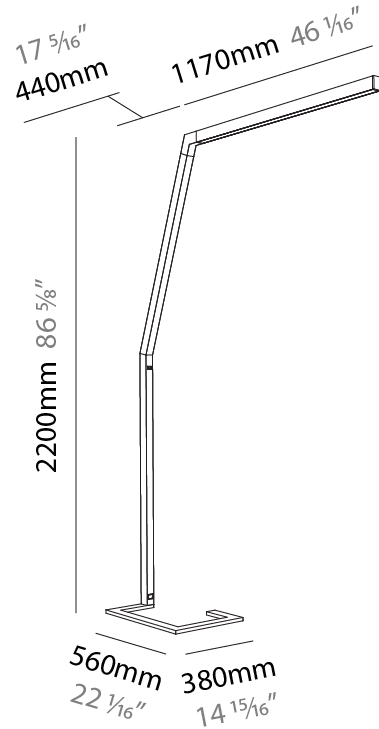

PROJECT
TYPE
SPECIFIER
QUANTITY
DATE

HYPRO-F 160 PORTABLE

A340005-

base number   Color   Finishes   Finishes   Finishes   Finishes   Finishes   Diffuser
Temperature

1. To build a product code in our configurator select the specify button on the base model # product page
2. To build a manual product code on this datasheet choose from the options listed below in blue font and add the suffix to the base model #

GENERAL

Series: Hypro
Subseries: Hypro-F 160
Brand: Prolicht
Division: Architectural
Mounting Type: Portable
Mounting Location: Floor
Subcategory: Floor

PHYSICAL

Shape: Abstract
Length (mm): 1610
Length (in): 63 ³/₈
Width (mm): 380
Width (in): 14 ¹⁵/₁₆
Height (mm): 2200
Height (in): 86 ⁵/₈
Light Distribution: Direct
Diffuser: PMMA - Micro-prism / Rico
Fixture Finish: [ANA / SSR / BKV / CWI / CRY / HAB / MSR / UFT / ITA / RUA / OGR / FTG / MYG / RWR / LOD / PUS / FRO / FUP / KIA / POP / BLS / SPG / MEY / GOH / GUM / CHC / COM / ABZ / JAG / OBR / MOS / ROR](#)
Fixture Material: Aluminum Die Cast

ELECTRICAL

Lamp Type: LED (Zhaga Standard)
Input Wattage (W): 30
Total Output Wattage (W): 27.3
Driver Included: Yes
Driver Location: Integrated
Input Voltage (V): 120 - 277
Constant Current (MA): 500mA

LED

Color Temperature (°K): 3000 / 4000
Max. Delivered Lumen (lm): 2210 / 2251
CRI: >90 CRI

OPTICAL

RATINGS AND CERTIFICATIONS

Certified By: Certified for North American Standards
IP rating: IP20